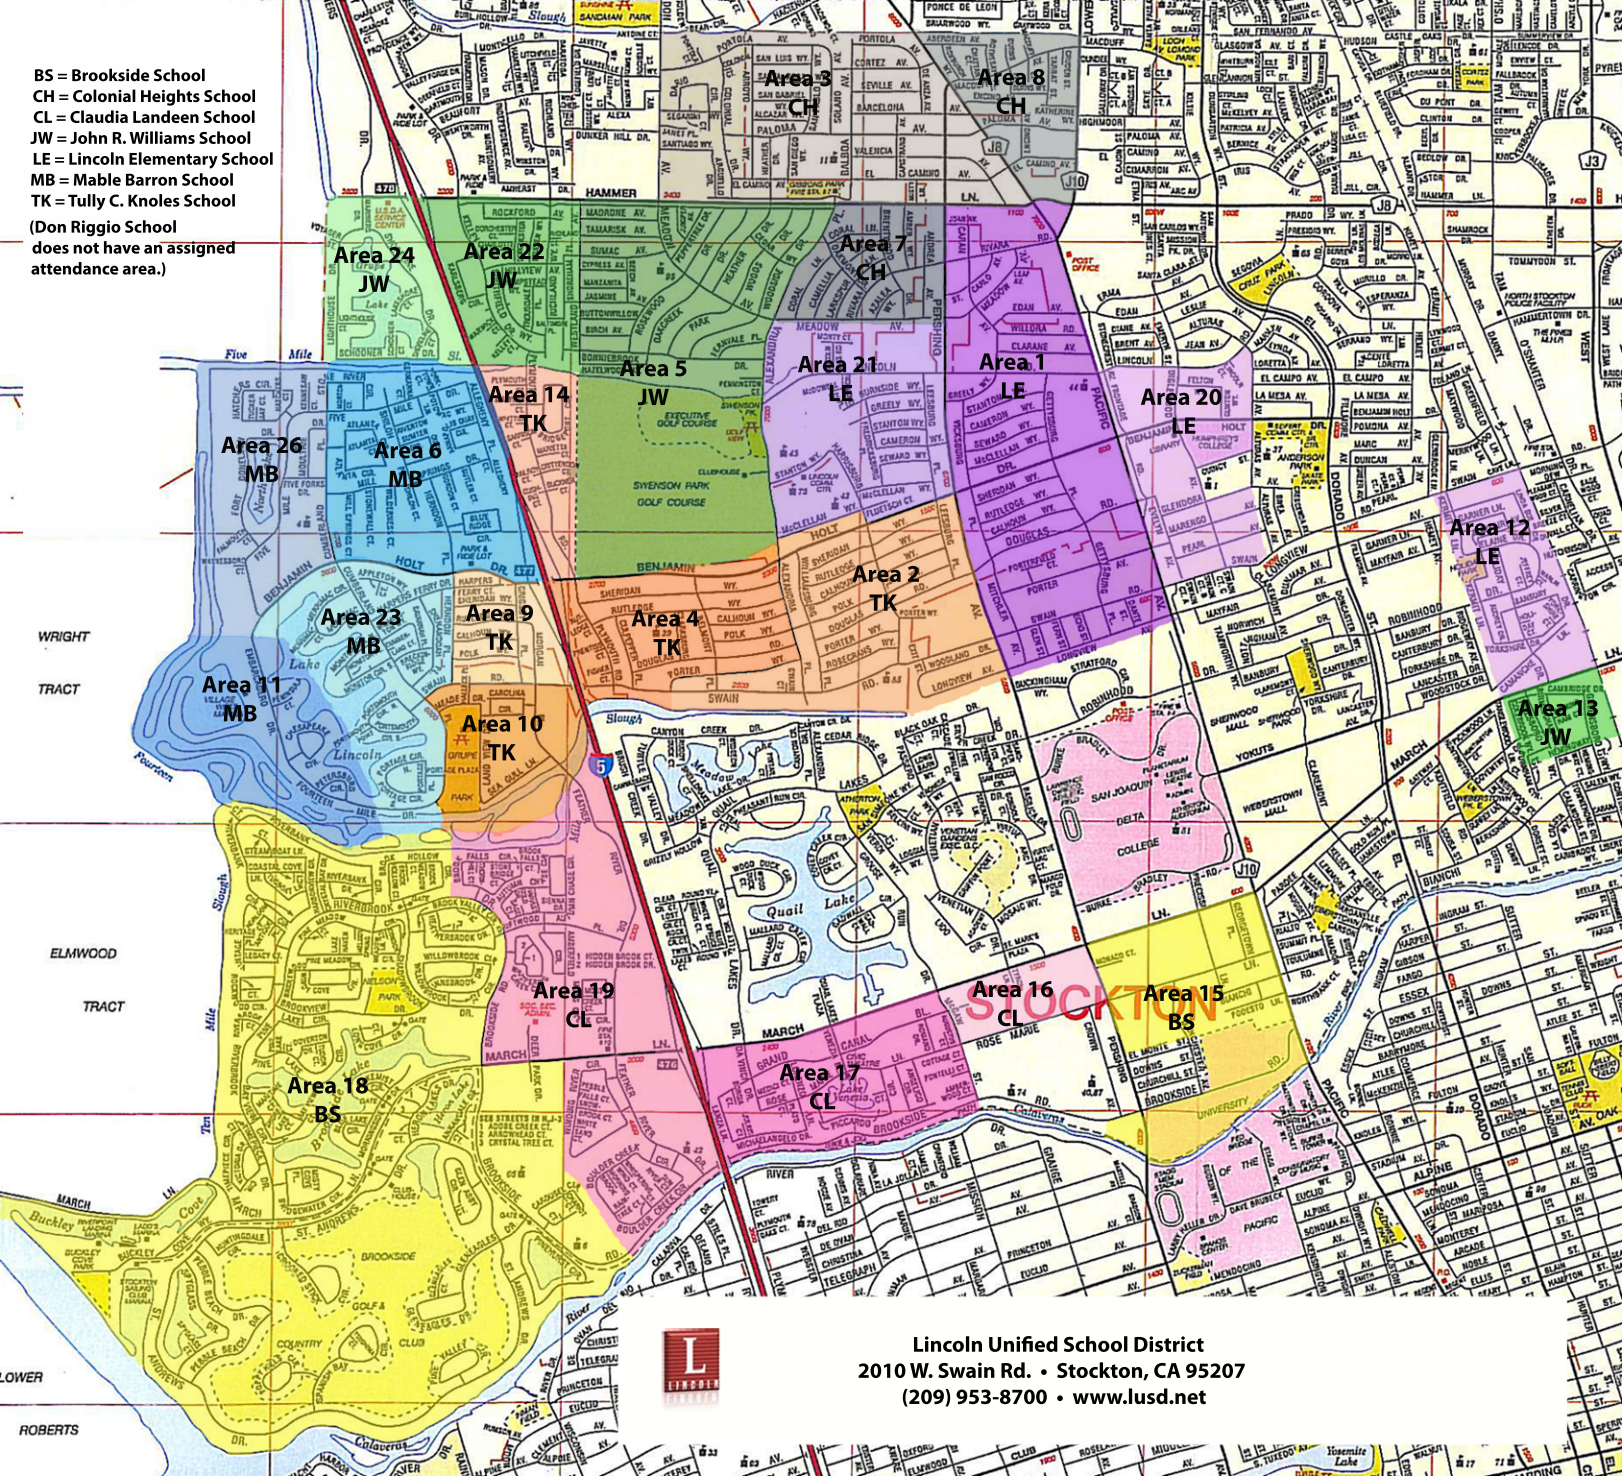

BS = Brookside School  
 CH = Colonial Heights School  
 CL = Claudia Landeen School  
 JW = John R. Williams School  
 LE = Lincoln Elementary School  
 MB = Mable Barron School  
 TK = Tully C. Knoles School  
 (Don Riggio School does not have an assigned attendance area.)